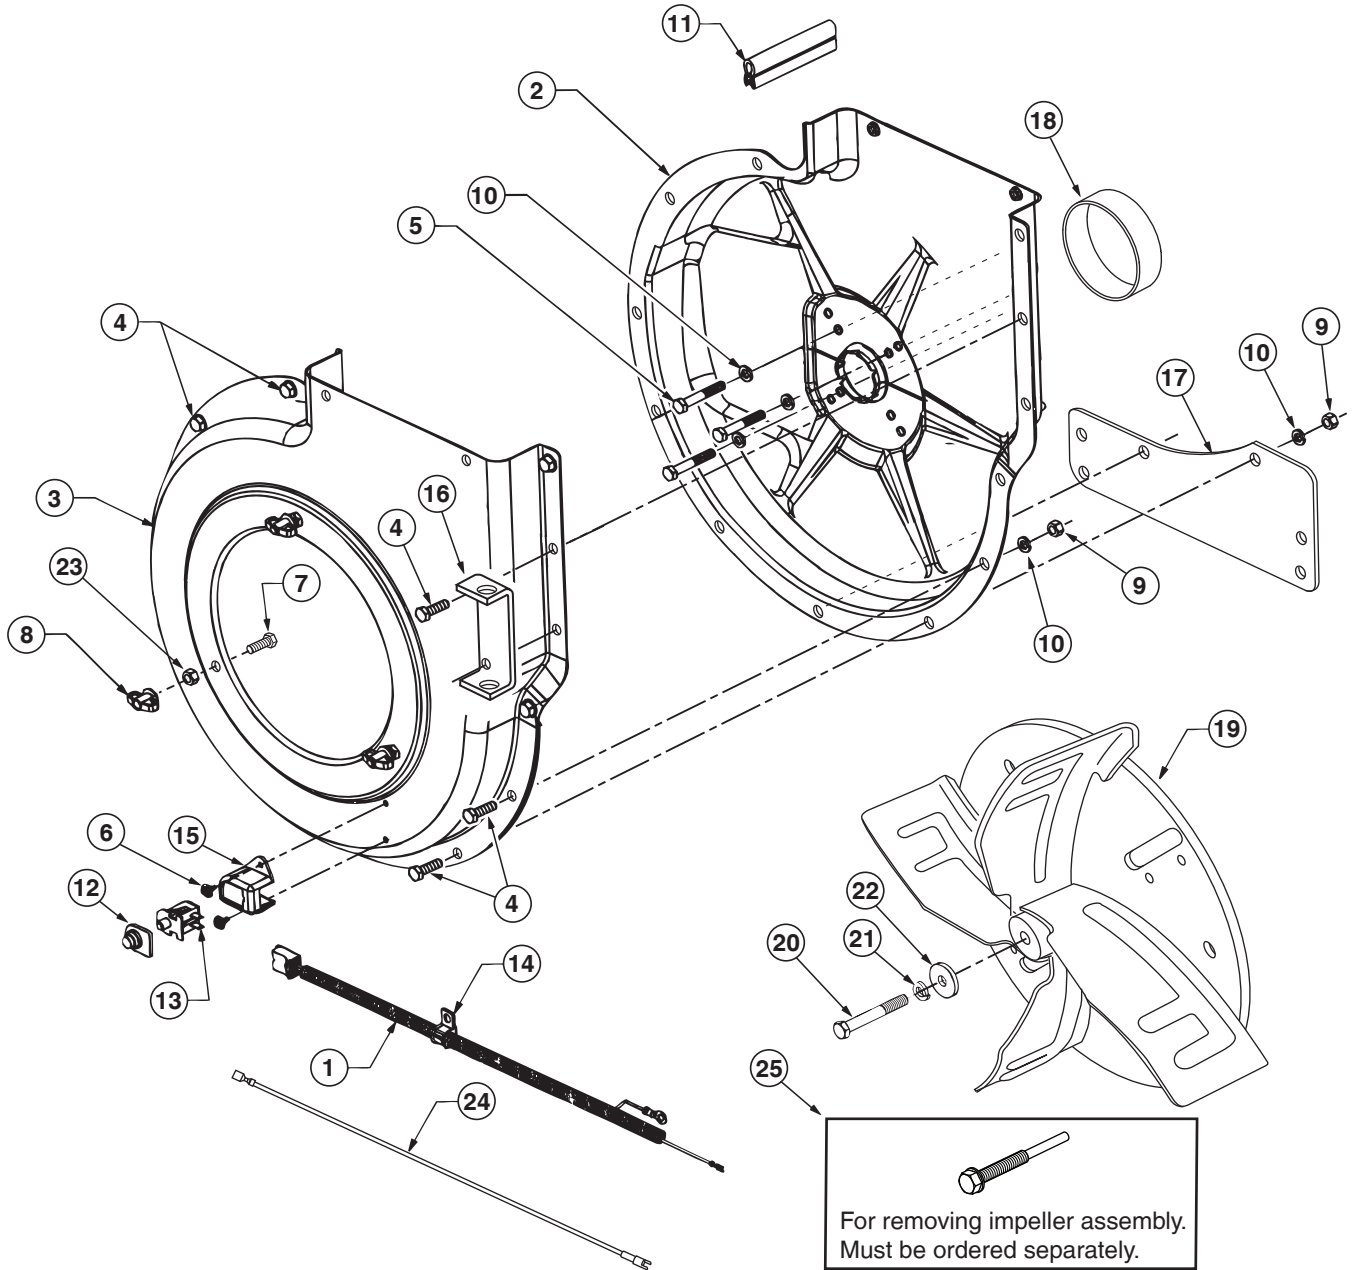

REPAIR PARTS FOR MOW-N-VAC IMPELLER HOUSING ASSEMBLY MODELS 501887, 501888, 551887, 551888, 190-217D-100 & 190-217E-100

REF.	PART NO.	QTY.	DESCRIPTION	REF.	PART NO.	QTY.	DESCRIPTION
1	629-0241A	1	Harness, Wire	14	726-0272	1	Clamp
2	24634	1	Housing Ass'y. Inner	15	731-1613	1	Cover, Switch
3	24633	1	Housing Ass'y. Outer	16	24958	1	Hose Hanger Bracket
4	43182	12	Bolt, Hex 5/16-18 x 3/4"	17	24606	1	Spacer, Housing
5	710-0772	3	Bolt, Hex 5/16-24 x 2"	18	719-0330B	1	Adapter, Mounting
6	710-1268	2	Screw, Self Tap #10-16 x 3/8"	19	66886	1	Impeller Assembly
7	43063	3	Bolt, Hex 5/16-18 x 1"	20	710-1273	1	Bolt, Hex 3/8-24 x 2-3/4"
8	712-0421	3	Knob	21	43003	1	Lockwasher, 3/8"
9	48848	12	Nut, Nylock Jam 5/16-18	22	736-0247	1	Flat Washer, 13/32" x 1-1/4"
10	43086	3	Lock Washer, 5/16"	23	46584	3	Nut, Whizlock 5/16-18
11	723-0438	1	Seal, Rubber	24	629-0923	1	Harness Adapter
12	725-1700	1	Cover, Switch	25	42294	1	Impeller Service Tool
13	725-3166	1	Snap Mount Switch