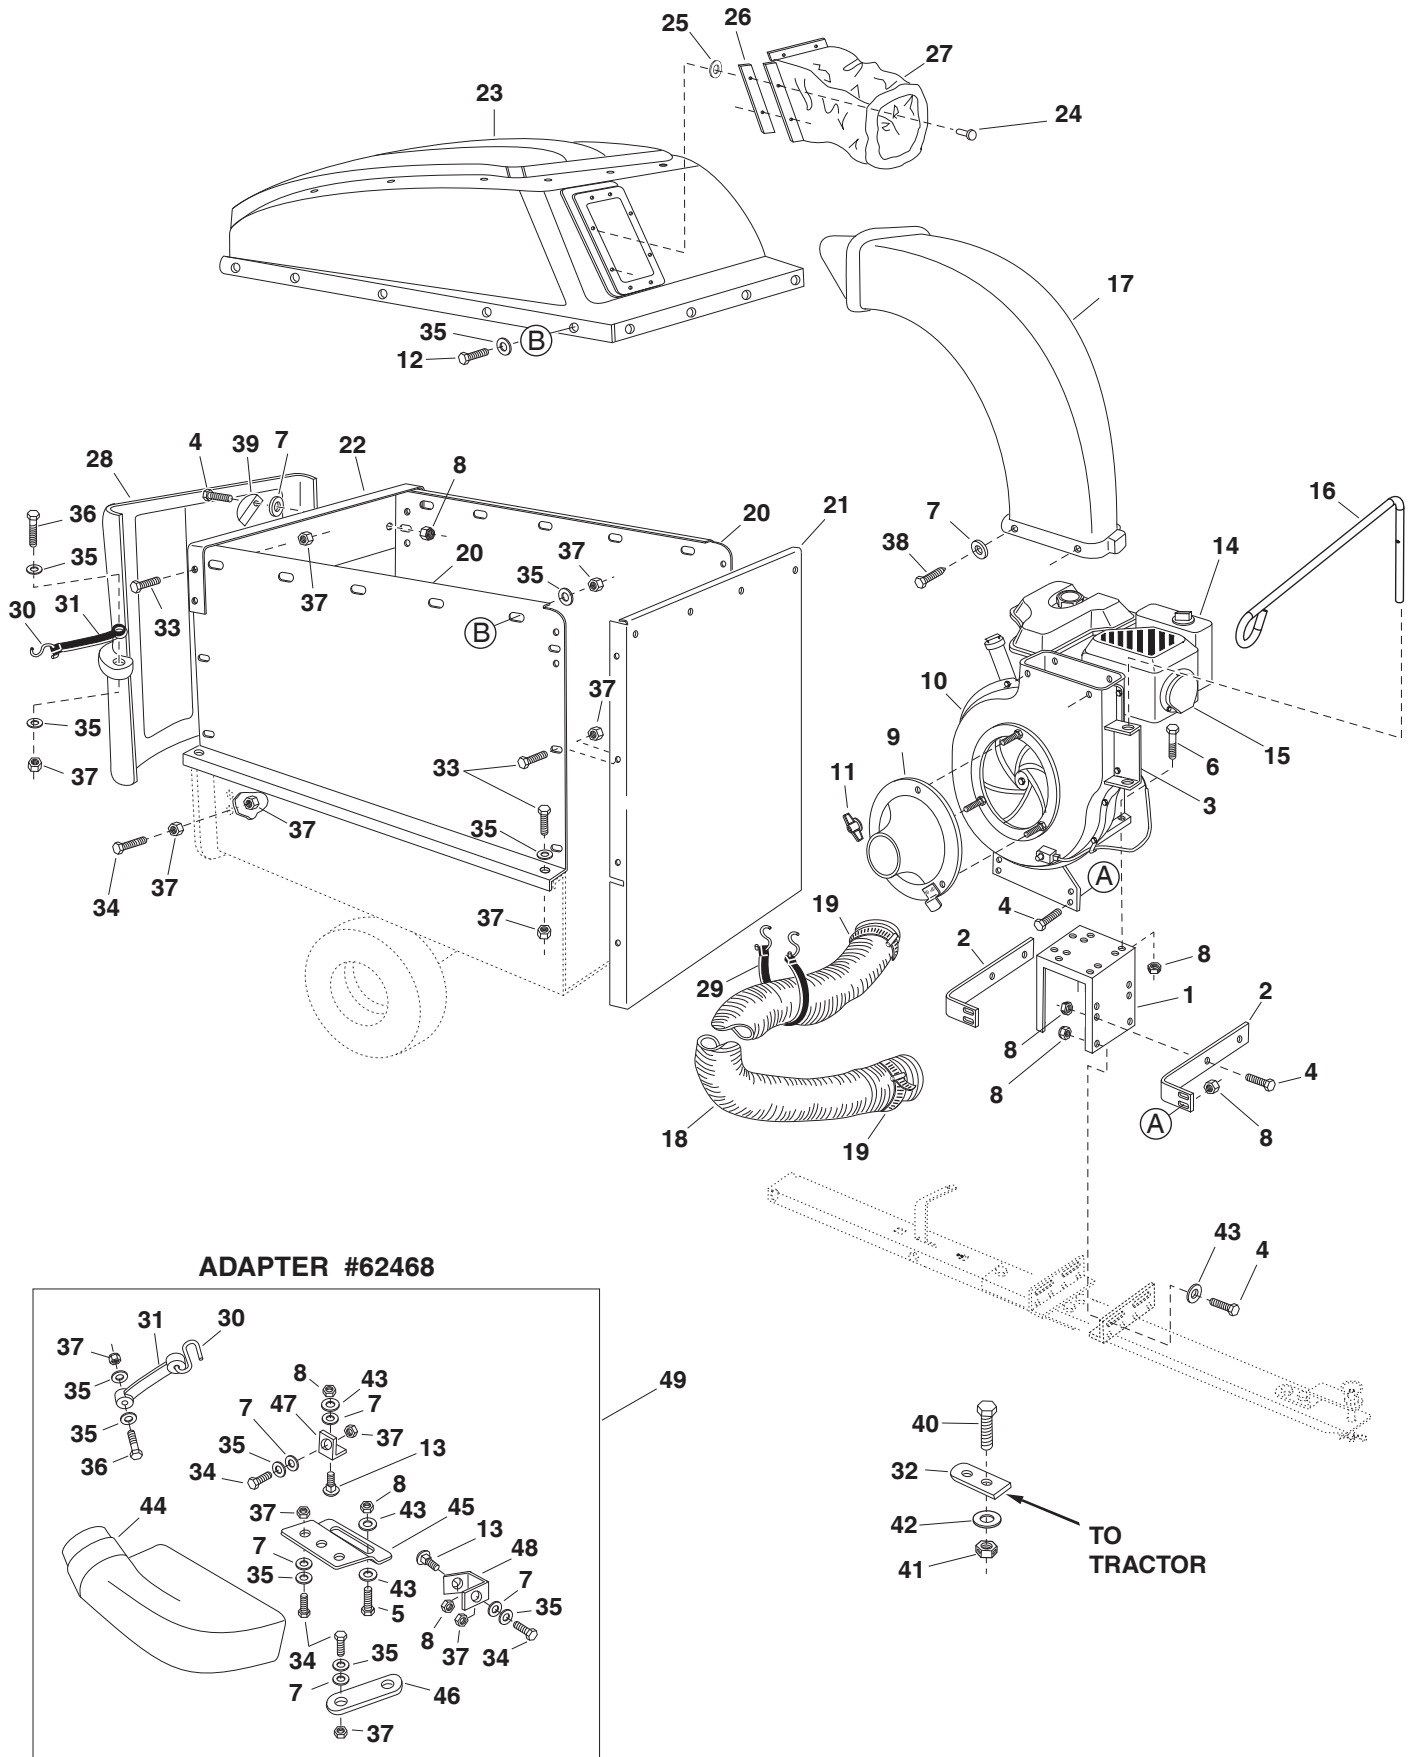

REPAIR PARTS FOR MOW-N-VAC

MODELS 501887, 501888, 551887, 551888, 190-217D-100 & 190-217E-100

REPAIR PARTS FOR MOW-N-VAC
MODELS 501887, 501888, 551887, 551888, 190-217D-100 & 190-217E-100

REF	PART NO.	QTY.	DESCRIPTION	REF	PART NO.	QTY.	DESCRIPTION
1	24080	1	Engine Base	25	43910	21	Washer, Flat 3/16"
2	24078	2	Brace, Housing	26	24798	4	Boot Mounting Strap
3	63226	1	Hose Hanger Bracket Ass'y. (Ref. item #16 on page 22.)	27	48133	1	Hard top Boot
4	43182	14	Bolt, Hex 5/16-18 x 3/4"	28	44790	1	Poly Rear Door
5	43840	2	Bolt, Hex 5/16-18 x 1-1/4"	29	43790	1	Strap, Tarp 25"
6	43085	4	Bolt, Hex 5/16-18 x 1-1/2"	30	44849	4	"S" Hook, #32
7	1543-69	9	Washer, Nylon 21/64"	31	44850	4	Strap, Tarp (Less Hooks)
8	47810	18	Nut, Hex Nylock 5/16-18	32	23540	1	Hitch Plate
9	43791	1	Hose Adapter	33	43866	20	Bolt, Hex 1/4-20 x 5/8"
10		1	Impeller Housing Assembly (See page 22)	34	43661	6	Bolt, Hex 1/4-20 x 1"
11	712-0421	3	Knob (See Item #8, Page 22)	35	43088	45	Washer, 1/4" STD
12	43012	13	Bolt, Hex 1/4-20 x 3/4"	36	1509-90	5	Bolt, Hex 1/4-20 x 1-1/4"
13	43080	2	Bolt, Carr. 5/16" x 3/4"	37	47189	43	Nut, Hex Nylock 1/4-20
14	40995	1	Engine (49 State)	38	47630	4	Screw, Self Tap 5/16-18 x 3/4"
	40998	1	Engine (California)	39	23789	2	Door Latch
15	222261	1	Deflector, Muffler	40	43351	1	Bolt, Hex 1/2-13 x 1-1/4"
16	49974	1	Hose Hanger Rod	41	712-3083	1	Nut, Hex Nylock 1/2-13
17	46420	1	Elbow	42	43352	1	Washer, Flat 7/16"
18	41882	1	Hose (6" x 84")	43	43081	16	Washer, 5/16" STD
19	43793	2	Hose Clamp 6"	44	43830	1	Adapter, Deck
20	24678	2	Side Panel Cart Extension	45	23560	1	Bracket, Deck Adapter
21	24679	1	Front Panel Cart Extension	46	23825	1	Mounting Strap
22	23836	1	Cross Brace	47	23826	1	Angle Bracket
23	64244	1	Hard Top Assembly (Includes 24,25,26,27)	48	23827	1	Mounting Bracket
24	43882	21	Rivet, 3/16"	49	62468	1	Deck Adapter Kit (Includes parts in box shown on page 20)
					49942	1	Owner's Manual